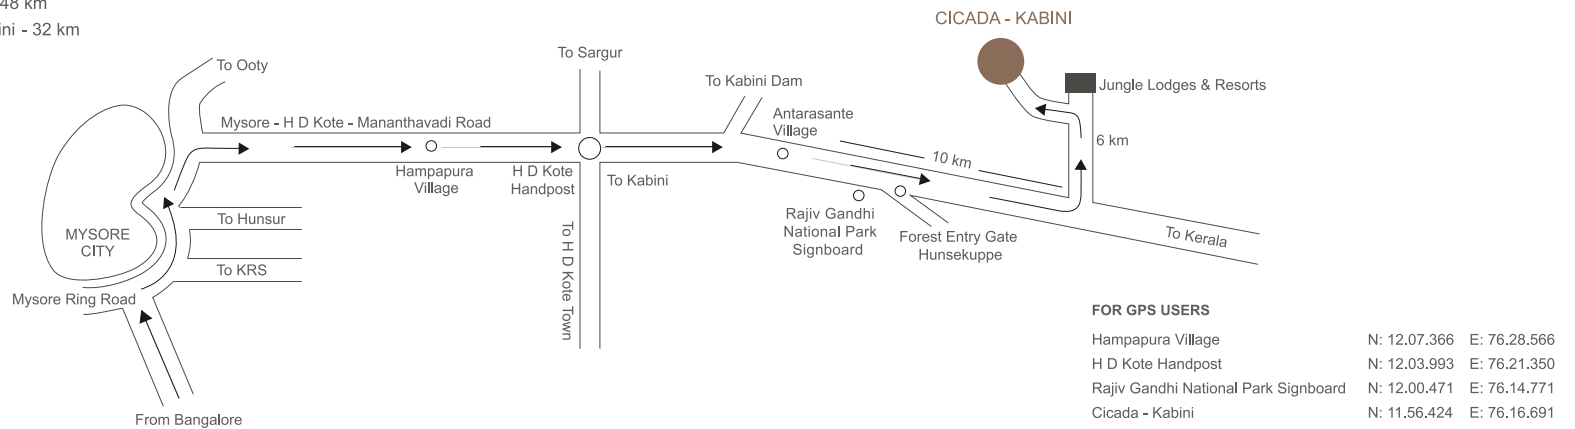

CICADA - KABINI

Distances

Mysore exit to Cicada - Kabini - 80 km
Mysore exit to H D Kote Handpost - 48 km
H D Kote Handpost to Cicada - Kabini - 32 km

Not to scale

www.cicadaresorts.com